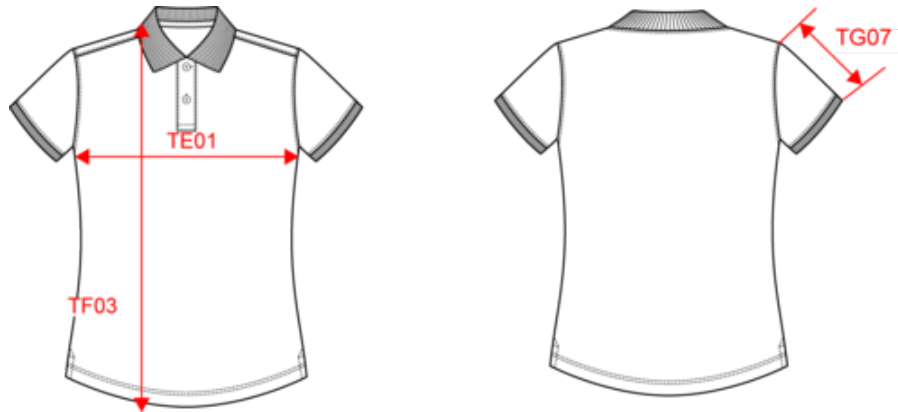

65% polyester/35% cotton. Combed cotton, piqué knit. Washable at 60°C. Anti-bacterial and anti-pilling treatment. Placket with 2 matching buttons. Ribbed collar with contrasting taped neck. Ribbed cuffs. Side slits with contrasting tape for extra comfort. Twin needle finishing at hem. Suitable for professional use.

WK275

Ladies' short-sleeved polo shirt

Dimensions (cm)

Measurements in cm	XS	S	M	L	XL	XXL	3XL
TE01 - 1/2 chest width at 1.5cm below armhole	43.00	46.00	49.00	52.00	55.00	58.00	61.00
TF03 - Front total height from HSP	60.00	62.00	64.00	66.00	68.00	70.00	72.00
TG07 - Short sleeve length	15.00	15.75	16.50	17.25	18.00	18.75	19.50